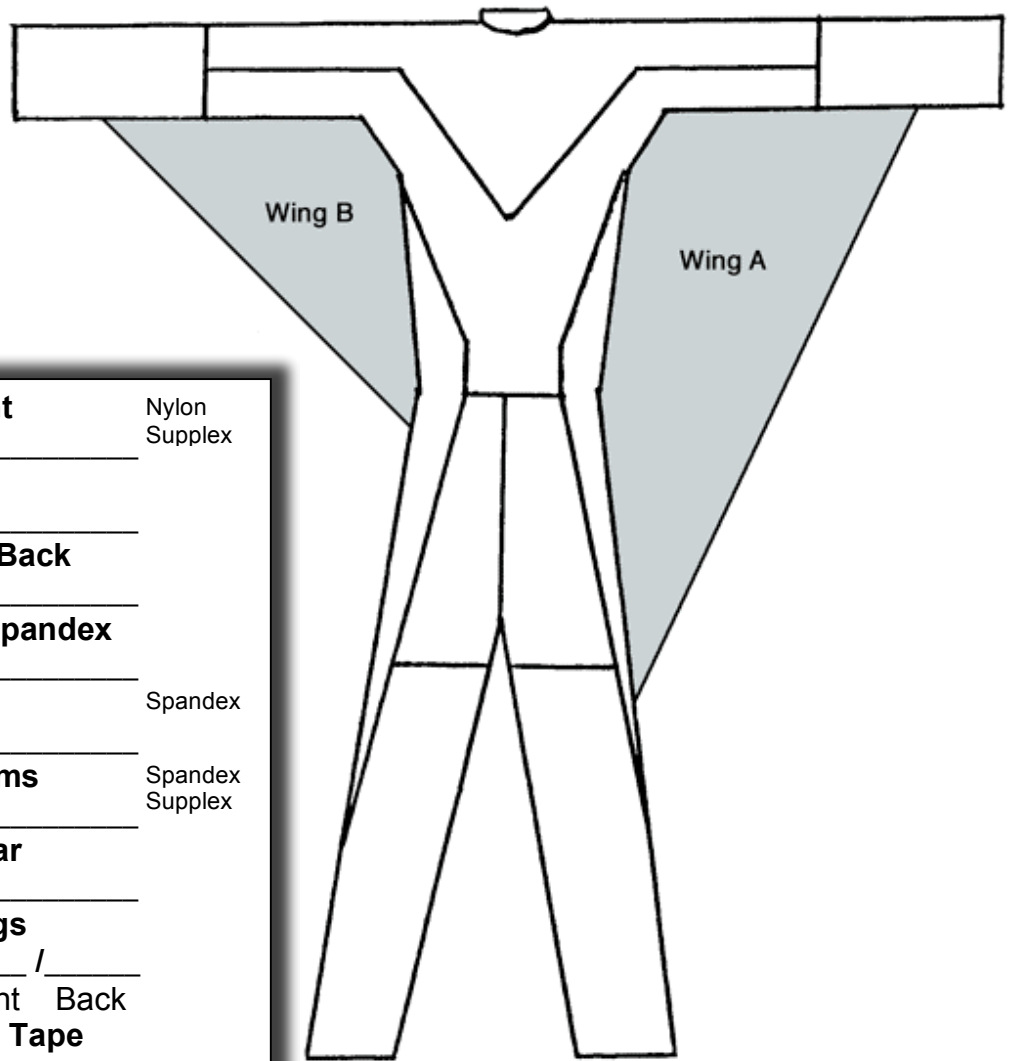

- **A. Front** Nylon
  Supplex
- _____
- **-Legs**
- _____
- **-Upper Back**
- _____
- **-Back Spandex**
- _____
- **-Sides** Spandex
- _____
- **-Forearms** Spandex
  Supplex
- _____
- **B. Collar**
- _____
- **C. Wings**
- _____ / _____
- Front   Back
- **D. Trim Tape**
- _____