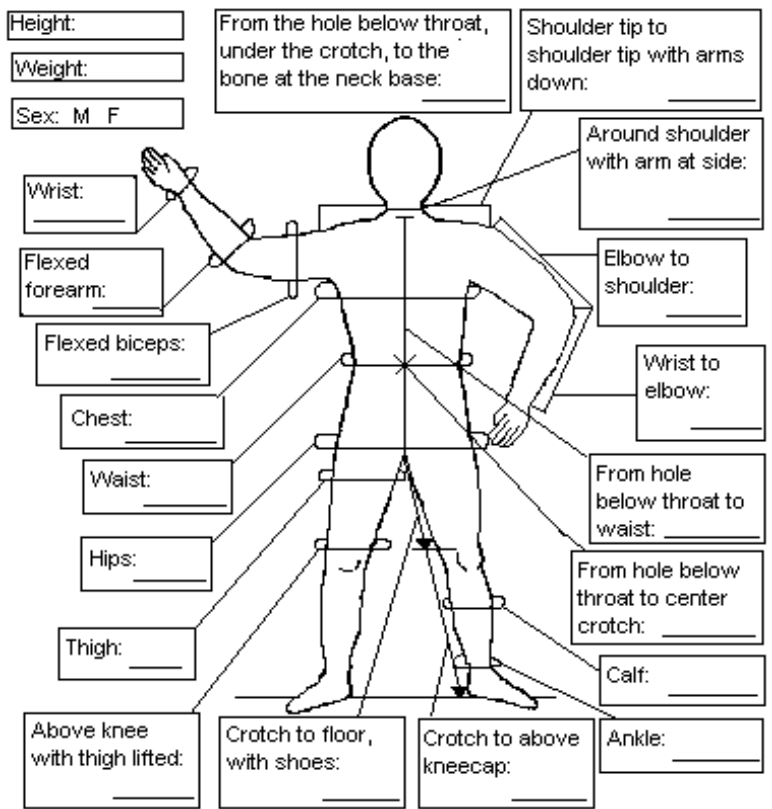

MERLIN SUITS

FREEFLY - RW - CAMERA
SKYSURF - TANDEM - STUDENT

Merlin Suits
 1665 Lexington Ave Suite 105 - Deland, FL 32724
 Phone/fax (386) 738-2962
 www.merlinsuits.com e-mail: info@merlinsuits.com

CUSTOMER INFO

Dealer (if applicable): _____
 Name: _____
 Address: _____
 City: _____ State/Zip: _____
 Country: _____ Tel: _____
 Email: _____

SIZING INFORMATION

OPTIONS

- Lg Wing Camera \$ 280 (A)
- Sm Wing Camera \$ 265 (B)
- Options \$ _____
- Subtotal \$ _____
- Tax (FL 6.5%) \$ _____
- Shipping \$15.00 \$ _____
- Call for Intl. rates
- RUSH fee \$50.00, call for availability**
- TOTAL \$ _____**