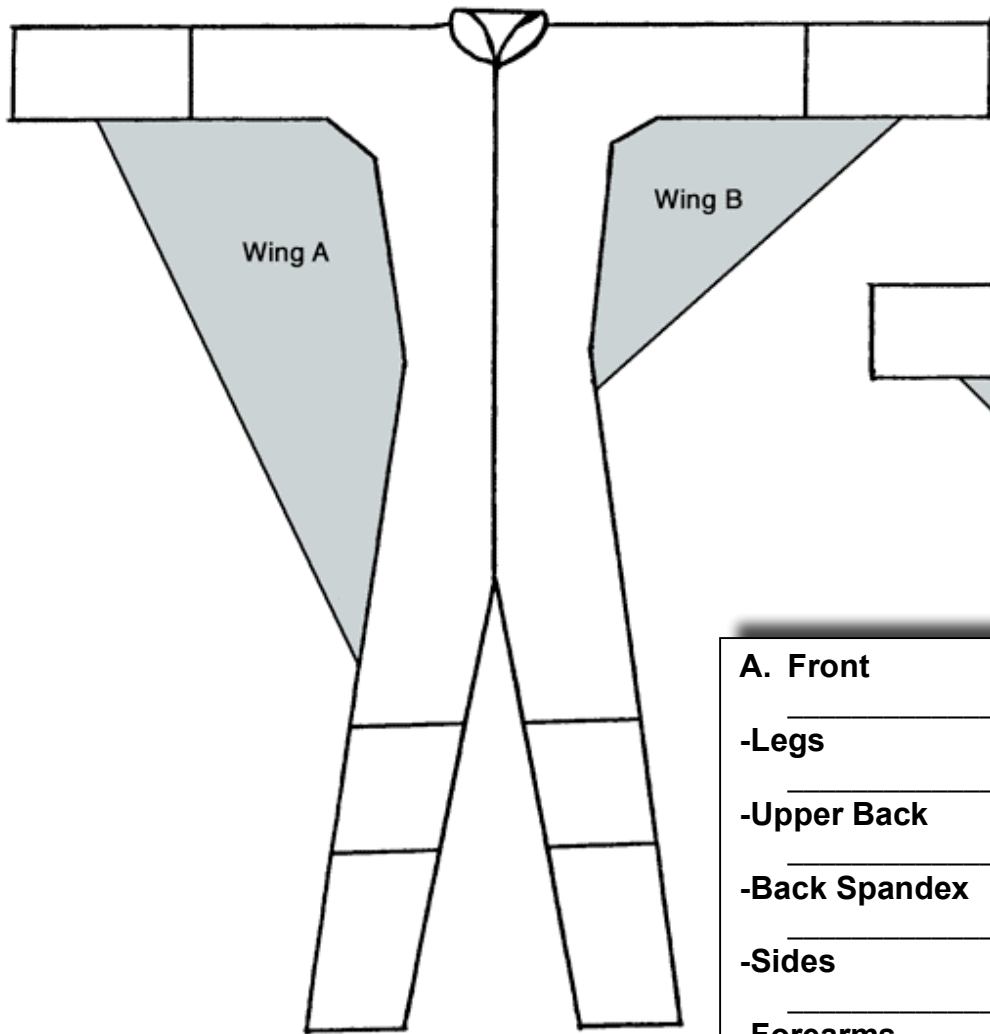

- **A. Front** Nylon
  Supplex
- _____
- **-Legs**
- _____
- **-Upper Back**
- _____
- **-Back Spandex**
- _____
- **-Sides** Spandex
- _____
- **-Forearms** Spandex
  Supplex
- _____
- **B. Collar**
- _____
- **C. Wings**
- _____ / _____
- Front   Back
- **D. Trim Tape**
- _____